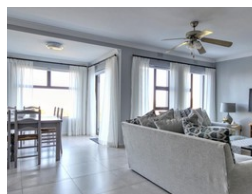

Cindy Bown
084 209 3053
cindy.bown@everitt.co.za

Contact Garden Route

044 333 0445

85 Davidson Road
George Central
George, 6530

Web Ref HL365

From R1,350 Per Night

High Season R 4,400	Mid Season R 0	Low Season R 0	Out Season R 1,350

Prices are Per Apartment Per Night

4   3   0

4 Bedroom Self Catering Apartment in Castleton

CASTLETON ESTATE RENTALS - PLETTENBERG BAY ACCOMMODATION

Castleton Estate is Plettenberg Bay's favourite destination for holiday rentals and accommodation.

Priced from R1650 per day to R4400 depending on season and duration of stay.
Rent from the Professionals with 24 years Goose Valley experience!

Featuring:
4 Bedrooms 3 bathroom triplex apartment with 1 Queen bed, 1 Double bed and 4 Single beds with views of the distant Sea and Valley.

Extras:
Furnished and equipped, including all linen, washing machine, dishwasher, tumble dryer, DSTV decoder (activated), large flat screen television. Weber braai. Bring own beach towels.

Facilities:
1. Close to Plettenberg Bay Country Club
2. Swimming Pool Tennis Kiddies Playgrounds Restaurant

Features

Floor	N/A		
Bedrooms - 4		Bathrooms - 3	
Sleeps	0		Living Areas Lounge 1