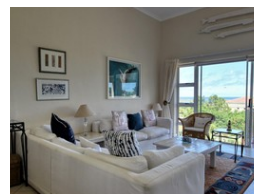

Cindy Bown
084 209 3053
cindy.bown@everitt.co.za

Contact Garden Route

044 333 0445

85 Davidson Road
George Central
George, 6530

Web Ref HL105

From R1,200 Per Night

High Season R 3,400	Mid Season R 0	Low Season R 0	Out Season R 1,200

Prices are Per Apartment Per Night

2   2   1

2 Bedroom Self Catering Apartment in Goose Valley Golf Estate

GOOSE VALLEY GOLF ESTATE RENTALS - PLETTENBERG BAY ACCOMMODATION

Goose Valley Golf Estate is Plettenberg Bay's favourite destination for holiday rentals and accommodation.

Priced from R1350 per day to R3400 depending on season and duration of stay.
Rent from the Professionals with 24 years Goose Valley experience!

Featuring:
2 Bedrooms 2 bathrooms apartment with 1 Double & 2 Single beds on 1st level in block K with views of distant Sea.

Extras:
Fully furnished and equipped, including all linen, washing machine. DSTV decoder (activated), flat-screen TV and Weber grill. Large patio covered patio. Bring own beach towels.

Facilities:
1. Direct Keurbooms Lagoon Access - Fishing, Boating, Swimming
2. Swimming Pool, Tennis, Squash, Golf, Kiddies Playgrounds,...

Features

Floor	N/A		
Bedrooms - 2		Bathrooms - 2	Living Areas
Sleeps	0		Lounge 1
Parkings - 1			
Undercover	1