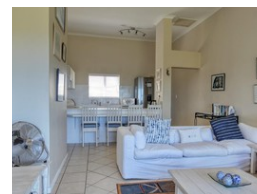

Web Ref HL105