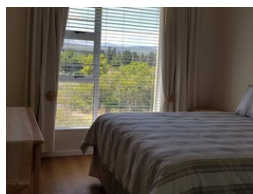

Cindy Bown
084 209 3053
cindy.bown@everitt.co.za

Contact Garden Route

044 333 0445

85 Davidson Road
George Central
George, 6530

Web Ref HL11

From R1,200 Per Night

High Season R 3,575	Mid Season R 0	Low Season R 0	Out Season R 1,200

Prices are Per Apartment Per Night

3   2   1

3 Bedroom Self Catering Apartment in Goose Valley Golf Estate

GOOSE VALLEY GOLF ESTATE RENTALS - PLETTENBERG BAY ACCOMMODATION

Goose Valley Golf Estate is Plettenberg Bay's favourite destination for holiday rentals and accommodation.

Priced from R1200 per day to R3575 depending on season and duration of stay.
Rent from the Professionals with 24 years Goose Valley experience!

Featuring:
3 Bedrooms 2 bathrooms apartment with 1 Queen & 4 Single beds on ground level in block H with views of the Gardens.

Extras:
North facing, furnished and equipped, including all linen, washing machine, DSTV decoder (activated), flat-screen TV, DVD player and Weber braai. Bring own beach towels.

Facilities:
1. Direct Keurbooms Lagoon Access - Fishing, Boating, Swimming
2. Swimming Pool, Tennis, Squash, Golf, Kiddies Playgrounds, Restaurant,...

Features

Floor	N/A		
Bedrooms - 3		Bathrooms - 2	Living Areas
Sleeps	6		Lounge 1
Parkings - 1			
Undercover	1