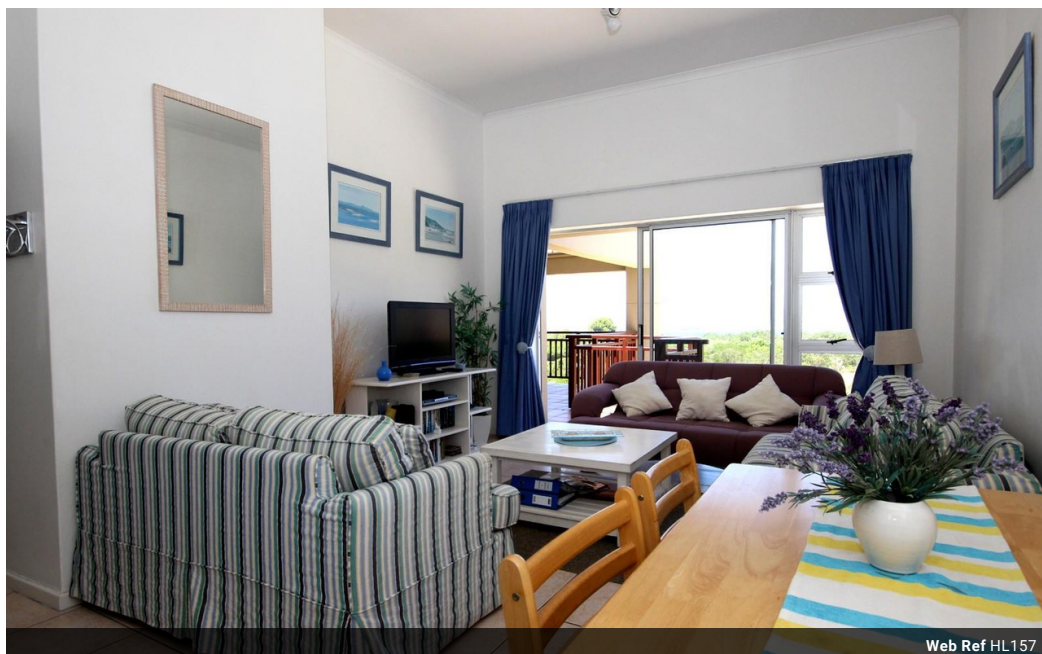

Cindy Bown
084 209 3053
cindy.bown@everitt.co.za

Contact Garden Route

044 333 0445

85 Davidson Road
George Central
George, 6530