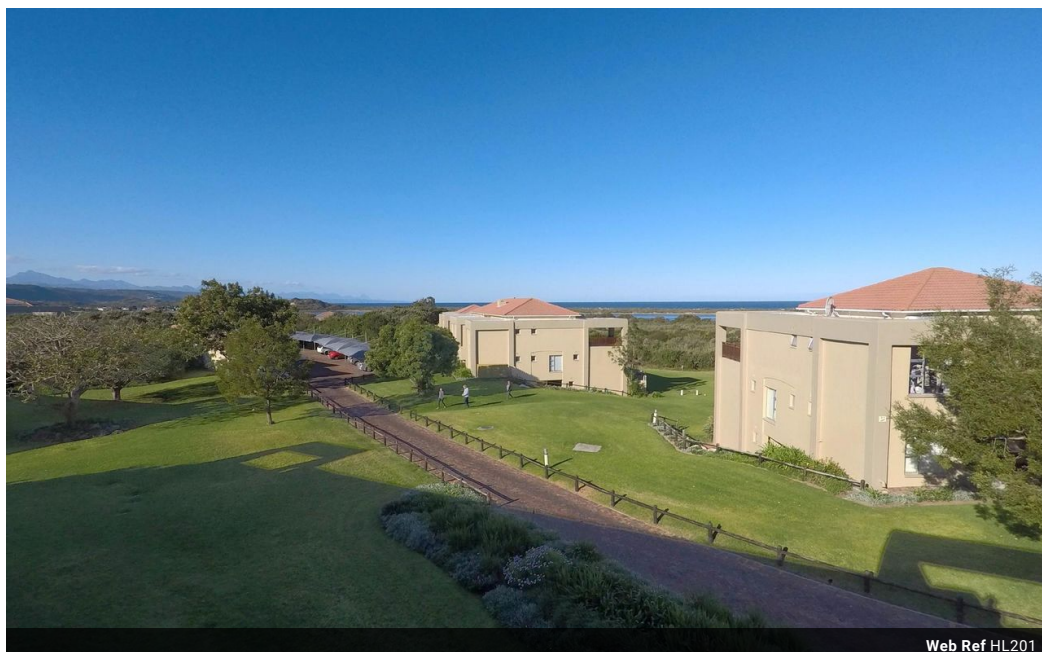

Cindy Bown
084 209 3053
cindy.bown@everitt.co.za

Contact Garden Route

044 333 0445

85 Davidson Road
George Central
George, 6530

Web Ref HL201

From R1,200 Per Night

High Season R 3,080	Mid Season R 0	Low Season R 0	Out Season R 1,200
-------------------------------	--------------------------	--------------------------	------------------------------

Prices are Per Apartment Per Night

2 Bedroom Self Catering Apartment in Goose Valley Golf Estate

GOOSE VALLEY GOLF ESTATE RENTALS - PLETTENBERG BAY ACCOMMODATION

Goose Valley Golf Estate is Plettenberg Bay's favourite destination for holiday rentals and accommodation.

Priced from R1350 per day to R3080 depending on season and duration of stay.
Rent from the Professionals with 24 years Goose Valley experience!

Featuring:

2 Bedrooms 2 bathrooms apartment with 1 Queen & 2 Single beds on 1st level in block CC with views of the Distant Sea and Lagoon.