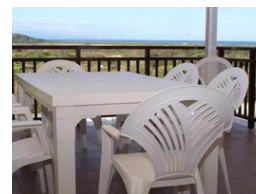

Web Ref HL202