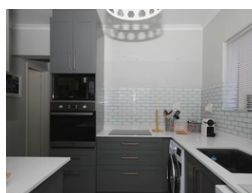

Cindy Bown
084 209 3053
cindy.bown@everitt.co.za

Contact Garden Route

044 333 0445

85 Davidson Road
George Central
George, 6530

Web Ref HL211

From R1,200 Per Night

High Season
R 3,080

Mid Season
R 0

Low Season
R 0

Out Season
R 1,200

Prices are Per Apartment Per Night

2 Bedroom Self Catering Apartment in Goose Valley Golf Estate

GOOSE VALLEY GOLF ESTATE RENTALS - PLETTENBERG BAY ACCOMMODATION

Goose Valley Golf Estate is Plettenberg Bay's favourite destination for holiday rentals and accommodation.

Priced from R1200 per day to R3080 depending on season and duration of stay.
Rent from the Professionals with 24 years Goose Valley experience!

Featuring:

2 Bedrooms 2 bathrooms apartment with 1 Queen & 2 Single beds on ground level in block HH with views of the 10th Fairway and Gardens.

Extras:

Furnished and equipped, including all linen, washing machine, blankets, DSTV decoder (activated), Flat screen television in lounge and bedroom. Weber braai and covered patio. Bring own beach towels.

Facilities:

1. Direct Keurbooms Lagoon Access - Fishing, Boating, Swimming
2. Swimming Pool

Features

Floor N/A

Bedrooms - 2

Sleeps 4

Bathrooms - 2

Living Areas

Lounge 1

Parkings - 1

Undercover 1