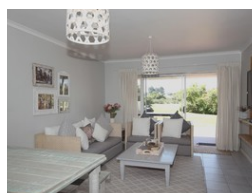

Cindy Bown
084 209 3053
cindy.bown@everitt.co.za

Contact Garden Route

044 333 0445

85 Davidson Road
George Central
George, 6530

Web Ref HL211

From R1,200 Per Night

High Season
R 3,080

Mid Season
R 0

Low Season
R 0

Out Season
R 1,200

Prices are Per Apartment Per Night

2 Bedroom Self Catering Apartment in Goose Valley Golf Estate

GOOSE VALLEY GOLF ESTATE RENTALS - PLETTENBERG BAY ACCOMMODATION

Goose Valley Golf Estate is Plettenberg Bay's favourite destination for holiday rentals and accommodation.

Priced from R1200 per day to R3080 depending on season and duration of stay.
Rent from the Professionals with 24 years Goose Valley experience!

Featuring:

2 Bedrooms 2 bathrooms apartment with 1 Queen & 2 Single beds on ground level in block HH with views of the 10th Fairway and Gardens.

Extras:

Furnished and equipped, including all linen, washing machine, blankets, DSTV decoder (activated), Flat screen television in lounge and bedroom. Weber braai and covered patio. Bring own beach towels.

Facilities:

1. Direct Keurbooms Lagoon Access - Fishing, Boating, Swimming
2. Swimming Pool

Features

Floor N/A

Bedrooms - 2

Sleeps 4

Bathrooms - 2

Living Areas

Lounge 1

Parkings - 1

Undercover 1