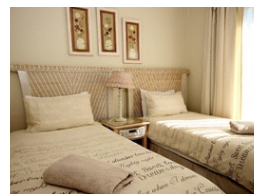

Web Ref HL212