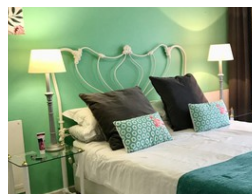

Cindy Bown
084 209 3053
cindy.bown@everitt.co.za

Contact Garden Route

044 333 0445

85 Davidson Road
George Central
George, 6530

Web Ref HL219

From R1,200 Per Night

High Season R 4,350	Mid Season R 0	Low Season R 0	Out Season R 1,200

Prices are Per Apartment Per Night

3   2   1

3 Bedroom Self Catering Apartment in Goose Valley Golf Estate

GOOSE VALLEY GOLF ESTATE RENTALS - PLETTENBERG BAY ACCOMMODATION

Goose Valley Golf Estate is Plettenberg Bay's favourite destination for holiday rentals and accommodation.

Priced from R1350 per day to R4350 depending on season and duration of stay.
Rent from the Professionals with 24 years Goose Valley experience!

Featuring:
3 Bedrooms 2 bathrooms apartment with 1 Queen & 4 Single beds on ground level in block CC with views of the Gardens. Fibre.

Extras:
North facing, furnished and equipped, including all linen, washing machine, dish washer, tumble dryer, DSTV decoder (activated), flat-screen TV and Weber grill. Wall panel heaters. Bring own beach towels.

Facilities:
1. Direct Keurbooms Lagoon Access - Fishing, Boating, Swimming
2. Swimming Pool, Tennis,...

Features

Floor	N/A		
Bedrooms - 3		Bathrooms - 2	Living Areas
Sleeps	6		Lounge 1
Parkings - 1			
Undercover	1