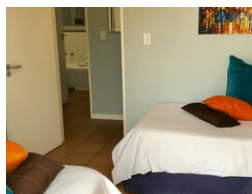

Cindy Bown
084 209 3053
cindy.bown@everitt.co.za

Contact Garden Route

044 333 0445

85 Davidson Road
George Central
George, 6530

Web Ref HL219

From R1,200 Per Night

High Season R 4,350	Mid Season R 0	Low Season R 0	Out Season R 1,200

Prices are Per Apartment Per Night

3   2   1

3 Bedroom Self Catering Apartment in Goose Valley Golf Estate

GOOSE VALLEY GOLF ESTATE RENTALS - PLETTENBERG BAY ACCOMMODATION

Goose Valley Golf Estate is Plettenberg Bay's favourite destination for holiday rentals and accommodation.

Priced from R1350 per day to R4350 depending on season and duration of stay.
Rent from the Professionals with 24 years Goose Valley experience!

Featuring:
3 Bedrooms 2 bathrooms apartment with 1 Queen & 4 Single beds on ground level in block CC with views of the Gardens. Fibre.

Extras:
North facing, furnished and equipped, including all linen, washing machine, dish washer, tumble dryer, DSTV decoder (activated), flat-screen TV and Weber grill. Wall panel heaters. Bring own beach towels.

Facilities:
1. Direct Keurbooms Lagoon Access - Fishing, Boating, Swimming
2. Swimming Pool, Tennis,...

Features

Floor	N/A		
Bedrooms - 3		Bathrooms - 2	Living Areas
Sleeps	6		Lounge 1
Parkings - 1			
Undercover	1