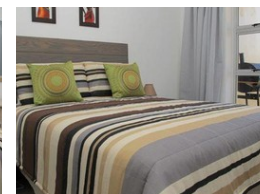

Web Ref HL249