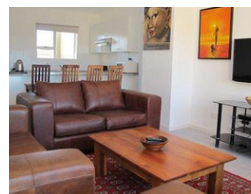

Cindy Bown
084 209 3053
cindy.bown@everitt.co.za

Contact Garden Route

044 333 0445

85 Davidson Road
George Central
George, 6530

Web Ref HL249

From R1,200 Per Night

High Season R 3,400	Mid Season R 0	Low Season R 0	Out Season R 1,200

Prices are Per Apartment Per Night

2   2   1

2 Bedroom Self Catering Apartment in Goose Valley Golf Estate

GOOSE VALLEY GOLF ESTATE RENTALS - PLETTENBERG BAY ACCOMMODATION

Goose Valley Golf Estate is Plettenberg Bay's favourite destination for holiday rentals and accommodation.

Priced from R1350 per day to R3400 depending on season and duration of stay.
Rent from the Professionals with 24 years Goose Valley experience!

Featuring:

2 Bedrooms 1 bathrooms apartment with 1 Double bed and 2 Single beds on ground level with raised patio in block BB with views of the distant Sea and Garden.

Extras:

Furnished and equipped, including all linen, washing machine, DSTV decoder (activated), TV in lounge. Weber grill. Bring own beach towels. Situated close to swimming pool.

Facilities:

1. Direct Keurbooms Lagoon Access - Fishing, Boating, Swimming
2. Swimming Pool, Tennis

Features

Floor	N/A		
Bedrooms - 2		Bathrooms - 2	
Sleeps	0		Living Areas
			Lounge
Parkings - 1			
Undercover	1