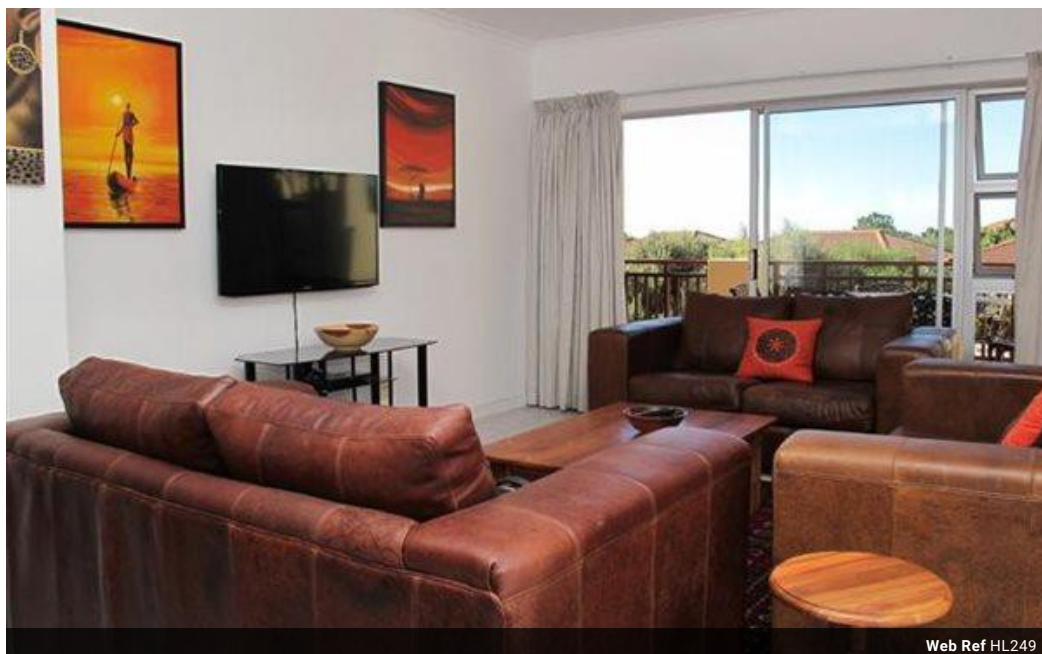

Cindy Bown
084 209 3053
cindy.bown@everitt.co.za

Contact Garden Route

044 333 0445

85 Davidson Road
George Central
George, 6530