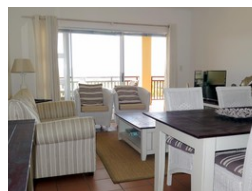

Cindy Bown
084 209 3053
cindy.bown@everitt.co.za

Contact Garden Route

044 333 0445

85 Davidson Road
George Central
George, 6530

Web Ref HL262

From R1,200 Per Night

High Season R 3,400	Mid Season R 0	Low Season R 0	Out Season R 1,200

Prices are Per Apartment Per Night

2   1   1

2 Bedroom Self Catering Apartment in Goose Valley Golf Estate

GOOSE VALLEY GOLF ESTATE RENTALS - PLETTENBERG BAY ACCOMMODATION

Goose Valley Golf Estate is Plettenberg Bay's favourite destination for holiday rentals and accommodation.

Priced from R1350 per day to R3400 depending on season and duration of stay.
Rent from the Professionals with 24 years Goose Valley experience!

Featuring:
2 Bedrooms 2 bathrooms apartment with 1 Queen bed and 2 Single beds on ground level with raised patio in block Y with views of the distant Sea and Garden.

Extras:
Furnished and equipped, including all linen, washing machine, DSTV decoder (activated), flat screen TV in lounge. Weber grill. Partially covered patio. Bring own beach towels. Situated close to swimming pool.

Facilities:
1. Direct Keurbooms Lagoon Access - Fishing, Boating,...

Features

Floor	N/A		
Bedrooms - 2		Bathrooms - 1	Living Areas
Sleeps	0		Lounge 1
Parkings - 1			
Undercover	1