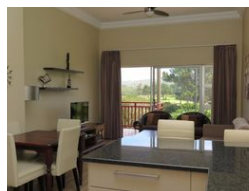

Cindy Bown
084 209 3053
cindy.bown@everitt.co.za

Contact Garden Route

044 333 0445

85 Davidson Road
George Central
George, 6530

Web Ref HL283

From R1,200 Per Night

High Season R 3,400	Mid Season R 0	Low Season R 0	Out Season R 1,200

Prices are Per Apartment Per Night

2   1   1

2 Bedroom Self Catering Apartment in Goose Valley Golf Estate

GOOSE VALLEY GOLF ESTATE RENTALS - PLETTENBERG BAY ACCOMMODATION

Goose Valley Golf Estate is Plettenberg Bay's favourite destination for holiday rentals and accommodation.

Priced from R1350 per day to R3400 depending on season and duration of stay.
Rent from the Professionals with 24 years Goose Valley experience!

Featuring:
2 Bedrooms 1 bathrooms apartment with 1 Double & 2 Single beds on 1st level in block B with views of the 17th Fairway and Mountains.

Extras:
Furnished and equipped, including all linen, washing machine, DSTV decoder (activated). Weber gas braai. Bring own beach towels.

Facilities:
1. Direct Keurbooms Lagoon Access - Fishing, Boating, Swimming
2. Swimming Pool, Tennis, Squash, Golf, Kiddies Playgrounds, Restaurant, Pro Shop, Golf...

Features

Floor	N/A		
Bedrooms - 2		Bathrooms - 1	Living Areas
Sleeps	0		Lounge 1
Parkings - 1			
Undercover	1