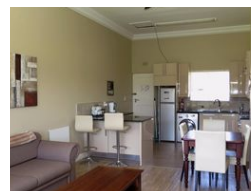

Cindy Bown
084 209 3053
cindy.bown@everitt.co.za

Contact Garden Route

044 333 0445

85 Davidson Road
George Central
George, 6530

Web Ref HL283

From R1,200 Per Night

High Season R 3,400	Mid Season R 0	Low Season R 0	Out Season R 1,200

Prices are Per Apartment Per Night

2   1   1

2 Bedroom Self Catering Apartment in Goose Valley Golf Estate

GOOSE VALLEY GOLF ESTATE RENTALS - PLETTENBERG BAY ACCOMMODATION

Goose Valley Golf Estate is Plettenberg Bay's favourite destination for holiday rentals and accommodation.

Priced from R1350 per day to R3400 depending on season and duration of stay.
Rent from the Professionals with 24 years Goose Valley experience!

Featuring:
2 Bedrooms 1 bathrooms apartment with 1 Double & 2 Single beds on 1st level in block B with views of the 17th Fairway and Mountains.

Extras:
Furnished and equipped, including all linen, washing machine, DSTV decoder (activated). Weber gas braai. Bring own beach towels.

Facilities:
1. Direct Keurbooms Lagoon Access - Fishing, Boating, Swimming
2. Swimming Pool, Tennis, Squash, Golf, Kiddies Playgrounds, Restaurant, Pro Shop, Golf...

Features

Floor	N/A		
Bedrooms - 2		Bathrooms - 1	Living Areas
Sleeps	0		Lounge 1
Parkings - 1			
Undercover	1