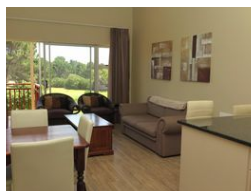

Cindy Bown
084 209 3053
cindy.bown@everitt.co.za

Contact Garden Route

044 333 0445

85 Davidson Road
George Central
George, 6530

Web Ref HL283

From R1,200 Per Night

High Season R 3,400	Mid Season R 0	Low Season R 0	Out Season R 1,200

Prices are Per Apartment Per Night

2   1   1

2 Bedroom Self Catering Apartment in Goose Valley Golf Estate

GOOSE VALLEY GOLF ESTATE RENTALS - PLETTENBERG BAY ACCOMMODATION

Goose Valley Golf Estate is Plettenberg Bay's favourite destination for holiday rentals and accommodation.

Priced from R1350 per day to R3400 depending on season and duration of stay.
Rent from the Professionals with 24 years Goose Valley experience!

Featuring:
2 Bedrooms 1 bathrooms apartment with 1 Double & 2 Single beds on 1st level in block B with views of the 17th Fairway and Mountains.

Extras:
Furnished and equipped, including all linen, washing machine, DSTV decoder (activated). Weber gas braai. Bring own beach towels.

Facilities:
1. Direct Keurbooms Lagoon Access - Fishing, Boating, Swimming
2. Swimming Pool, Tennis, Squash, Golf, Kiddies Playgrounds, Restaurant, Pro Shop, Golf...

Features

Floor	N/A		
Bedrooms - 2		Bathrooms - 1	Living Areas
Sleeps	0		Lounge 1
Parkings - 1			
Undercover	1