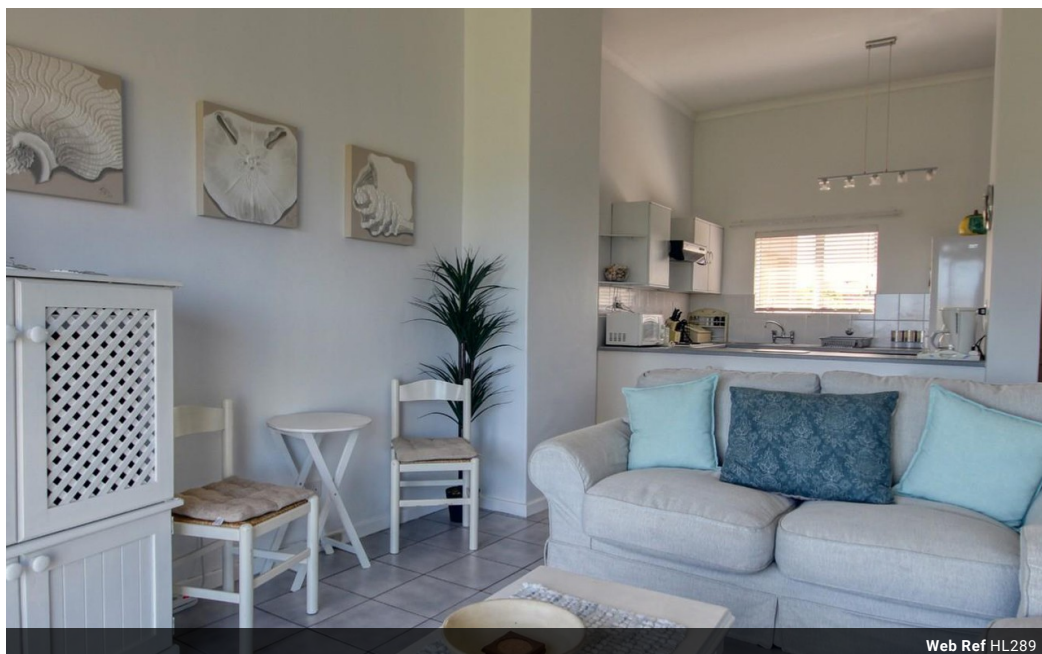

Cindy Bown
084 209 3053
cindy.bown@everitt.co.za

Contact Garden Route

044 333 0445

85 Davidson Road
George Central
George, 6530