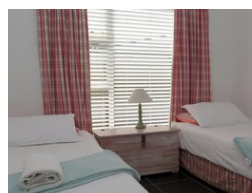

Cindy Bown
084 209 3053
cindy.bown@everitt.co.za

Contact Garden Route

044 333 0445

85 Davidson Road
George Central
George, 6530

Web Ref HL297

From R1,200 Per Night

High Season R 3,950	Mid Season R 0	Low Season R 0	Out Season R 1,200

Prices are Per Apartment Per Night

3   2   0

3 Bedroom Self Catering Apartment in Goose Valley Golf Estate

GOOSE VALLEY GOLF ESTATE RENTALS - PLETTENBERG BAY ACCOMMODATION

Goose Valley Golf Estate is Plettenberg Bay's favourite destination for holiday rentals and accommodation.

Priced from R1450 per day to R3950 depending on season and duration of stay.
Rent from the Professionals with 24 years Goose Valley experience!

Featuring:
3 Bedrooms 2 bathrooms apartment with 2 Double beds and 2 Single beds on ground level in block C with views of the Garden.

Extras:
Furnished and equipped, including all linen, washing machine, DSTV decoder (activated). Weber braai. Bring own beach towels.

Facilities:
1. Direct Keurbooms Lagoon Access - Fishing, Boating, Swimming
2. Swimming Pool, Tennis, Squash, Golf, Kiddies Playgrounds, Restaurant, Pro Shop, Golf Tuition, Full...

Features

Floor	N/A		
Bedrooms - 3		Bathrooms - 2	Living Areas
Sleeps	0		Lounge 1