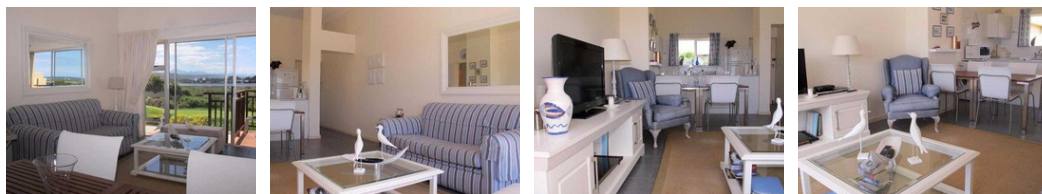

Web Ref HL318