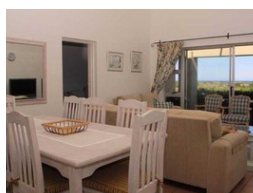

Cindy Bown
084 209 3053
cindy.bown@everitt.co.za

Contact Garden Route

044 333 0445

85 Davidson Road
George Central
George, 6530

Web Ref HL325

From R1,200 Per Night

High Season R 4,800	Mid Season R 0	Low Season R 0	Out Season R 1,200

Prices are Per Apartment Per Night

3   2   1

3 Bedroom Self Catering Apartment in Goose Valley Golf Estate

GOOSE VALLEY GOLF ESTATE RENTALS - PLETTENBERG BAY ACCOMMODATION

Goose Valley Golf Estate is Plettenberg Bay's favourite destination for holiday rentals and accommodation.

Priced from R1450 per day to R4800 depending on season and duration of stay.
Rent from the Professionals with 24 years Goose Valley experience!

Featuring:

3 Bedrooms 2 bathrooms duet apartment with 2 Double beds, 2 Single beds on ground level in block U with views of the Sea and Lagoon.

Extras:

Furnished and equipped, including all linen, washing machine, dishwasher and tumble dryer. DSTV decoder (activated). Weber braai. Bring own beach towels.

Facilities:

1. Direct Keurbooms Lagoon Access - Fishing, Boating, Swimming
2. Swimming Pool Tennis Squash Golf Kiddies Playgrounds

Features

Floor	N/A		
Bedrooms - 3		Bathrooms - 2	Living Areas
Sleeps	0		Lounge 1
Parkings - 1			
Undercover	1