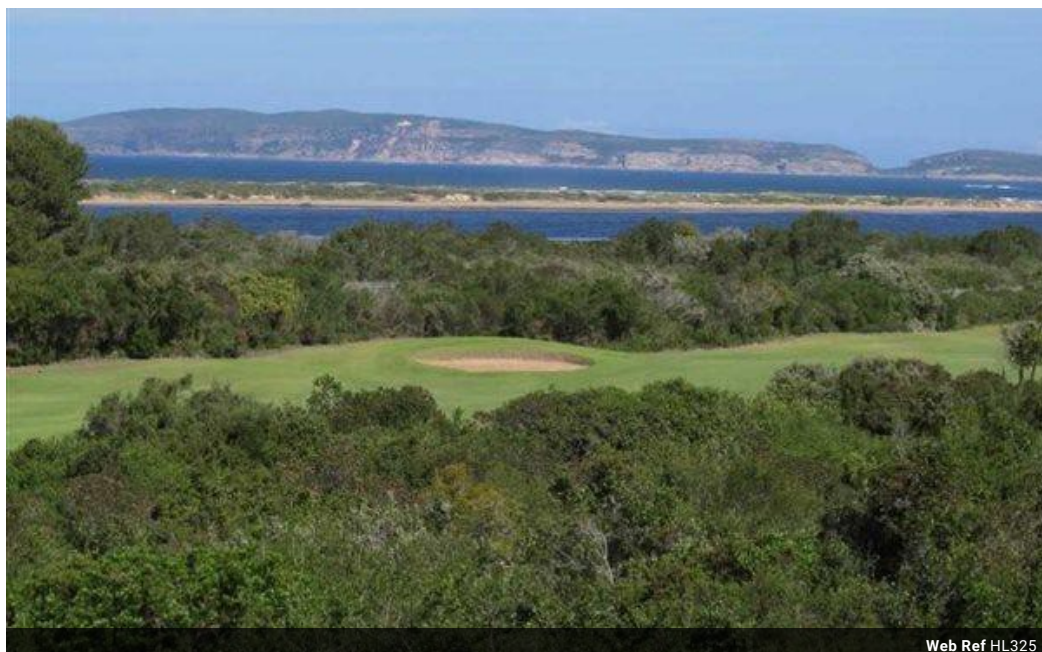

Cindy Bown
084 209 3053
cindy.bown@everitt.co.za

Contact Garden Route

044 333 0445

85 Davidson Road
George Central
George, 6530