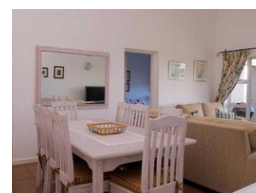

Web Ref HL325