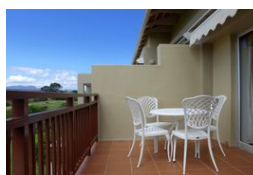

Cindy Bown
084 209 3053
cindy.bown@everitt.co.za

Contact Garden Route

044 333 0445

85 Davidson Road
George Central
George, 6530

Web Ref HL336

From R1,200 Per Night

High Season R 3,400	Mid Season R 0	Low Season R 0	Out Season R 1,200

Prices are Per Apartment Per Night

2 Bedroom Self Catering Apartment in Goose Valley Golf Estate

GOOSE VALLEY GOLF ESTATE RENTALS - PLETTENBERG BAY ACCOMMODATION

Goose Valley Golf Estate is Plettenberg Bay's favourite destination for holiday rentals and accommodation.

Priced from R1350 per day to R3400 depending on season and duration of stay.
Rent from the Professionals with 24 years Goose Valley experience!

Featuring:

2 Bedrooms 1 bathrooms north facing apartment with 1 Queen and 2 Single beds on 1st level in block DD with views of the Mountains and 10th Fairway.

Extras:

Furnished and equipped, including all linen, washing machine. DSTV decoder (activated), flat screen TV in lounge. Weber grill. Retractable awning on patio. Bring own beach towels.

Facilities:

1. Direct Keurbooms Lagoon Access - Fishing, Boating, Swimming
2. Swimming Pool Tennis

Features

Floor	N/A		
Bedrooms - 2		Bathrooms - 1	Living Areas
Sleeps	0		Lounge 1
Parkings - 1			
Undercover	1