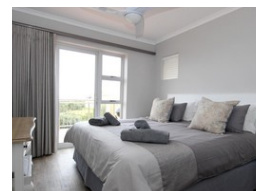

Web Ref HL34