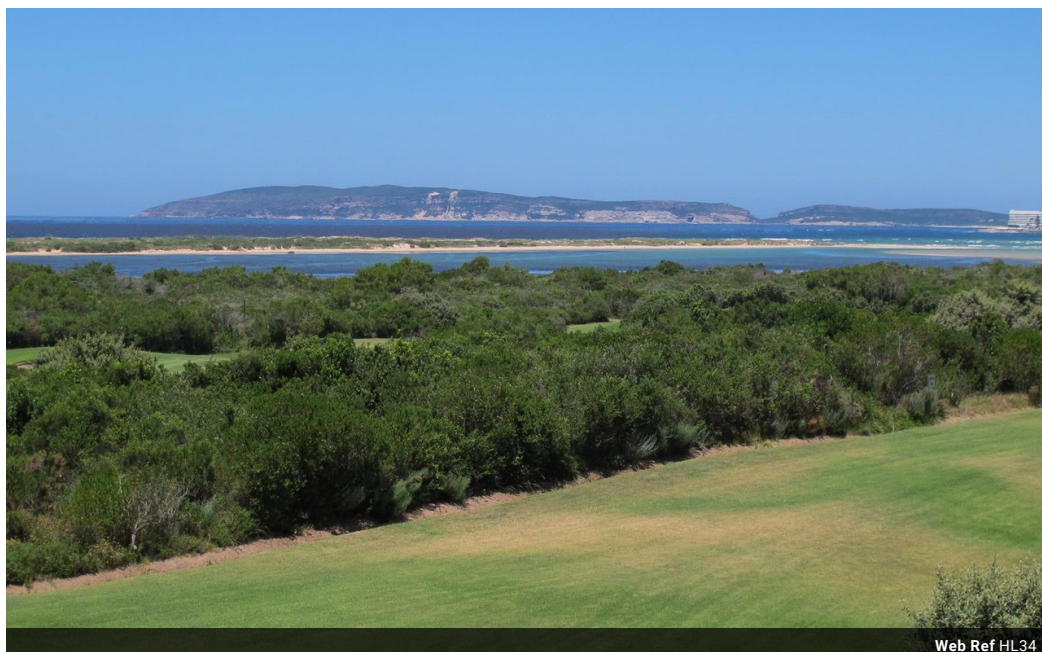

Cindy Bown
084 209 3053
cindy.bown@everitt.co.za

Contact Garden Route

044 333 0445

85 Davidson Road
George Central
George, 6530

Web Ref HL34

From R1,200 Per Night

High Season R 3,400	Mid Season R 0	Low Season R 0	Out Season R 1,200
-------------------------------	--------------------------	--------------------------	------------------------------

Priced from R1350 per day to R3400 depending on season and duration of stay.
Rent from the Professionals with 24 years Goose Valley experience!

Featuring:
2 Bedrooms 2 bathrooms apartment with 1 King & 2 Single beds on 1st level in block V with views of the Sea and Lagoon.