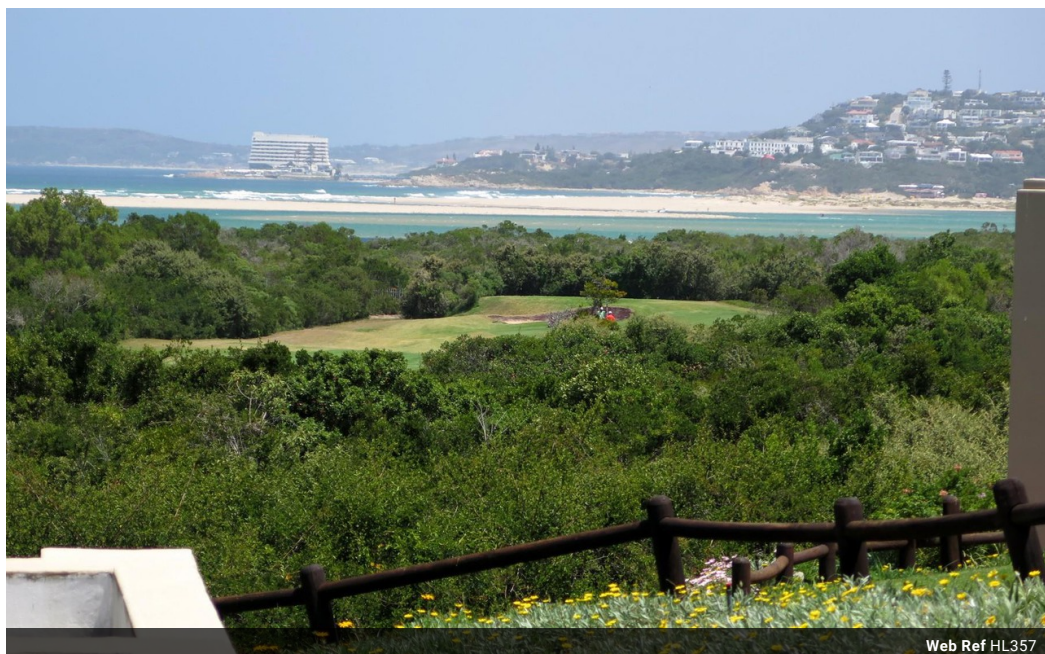

Cindy Bown
084 209 3053
cindy.bown@everitt.co.za

Contact Garden Route

044 333 0445

85 Davidson Road
George Central
George, 6530

Web Ref HL357

From R1,200 Per Night

High Season R 4,400	Mid Season R 0	Low Season R 0	Out Season R 1,200
-------------------------------	--------------------------	--------------------------	------------------------------

Prices are Per Apartment Per Night

4 3 1

4 Bedroom Self Catering Apartment in Goose Valley Golf Estate

GOOSE VALLEY GOLF ESTATE RENTALS - PLETTENBERG BAY ACCOMMODATION

Goose Valley Golf Estate is Plettenberg Bay's favourite destination for holiday rentals and accommodation.

Priced from R1650 per day to R4400 depending on season and duration of stay.
Rent from the Professionals with 24 years Goose Valley experience!

Featuring:

4 Bedrooms 3 bathrooms duet apartment with 1 King bed, 1 Queen bed, 4 Single beds on ground level in block T with views of the Sea and Lagoon.