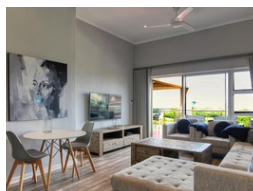

Cindy Bown
084 209 3053
cindy.bown@everitt.co.za

Contact Garden Route

044 333 0445

85 Davidson Road
George Central
George, 6530

Web Ref HL388

From R0 Per Night

High Season R 3,400	Mid Season R 0	Low Season R 1,350	Out Season R 0

Prices are Per Apartment Per Night

2   2   1

2 Bedroom Self Catering Apartment in Goose Valley Golf Estate

GOOSE VALLEY GOLF ESTATE RENTALS - PLETTENBERG BAY ACCOMMODATION

Goose Valley Golf Estate is Plettenberg Bay's favourite destination for holiday rentals and accommodation.

Priced from R1350 per day to R3400 depending on season and duration of stay.
Rent from the Professionals with 24 years Goose Valley experience!

Featuring:
2 Bedrooms 2 bathrooms apartment with 1 Queen and 2 Single beds on 3rd level in block V with spectacular sea, lagoon and mountain views.

Extras:
Furnished and equipped, including all linen, washing machine, dish washer, flat-screen smart TV, wifi and DSTV. Gas grill. Beach towels. Ceiling fans. Enclosed patio with roll down blinds.

Facilities:
1. Direct Keurbooms Lagoon Access - Fishing, Boating, Swimming
2. Swimming Pool Tennis Squash

Features

Bedrooms - 2		Bathrooms - 2		Living Areas	
Sleeps	4			Lounge	1
Parkings - 1					
Undercover	1