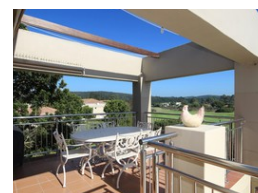

Cindy Bown
084 209 3053
cindy.bown@everitt.co.za

Contact Garden Route

044 333 0445

85 Davidson Road
George Central
George, 6530

Web Ref HL399

From R1,200 Per Night

High Season R 3,080	Mid Season R 0	Low Season R 0	Out Season R 1,200

Prices are Per Apartment Per Night

2   2   1

2 Bedroom Self Catering Apartment in Goose Valley Golf Estate

GOOSE VALLEY GOLF ESTATE RENTALS - PLETTENBERG BAY ACCOMMODATION

Goose Valley Golf Estate is Plettenberg Bay's favourite destination for holiday rentals and accommodation.

Priced from R1350 per day to R3400 depending on season and duration of stay.
Rent from the Professionals with 24 years Goose Valley experience!

Featuring:

2 Bedrooms 2 bathrooms north facing apartment with 1 Queen and 2 Single beds on top level in block DD with views of the 10th Fairway and Mountains.

Extras:

Furnished and equipped, including all linen, washing machine, dish washer, ceiling fan in lounge and bedrooms. TV and DSTV. Weber braai. Covered patio with retractable awning. Drinks fridge in dining area.

Facilities:

1. Direct Keurbooms Lagoon Access - Fishing, Boating, Swimming

Features

Bedrooms - 2		Bathrooms - 2		Living Areas	
Sleeps	4			Lounge	1
Parkings - 1					
Undercover	1