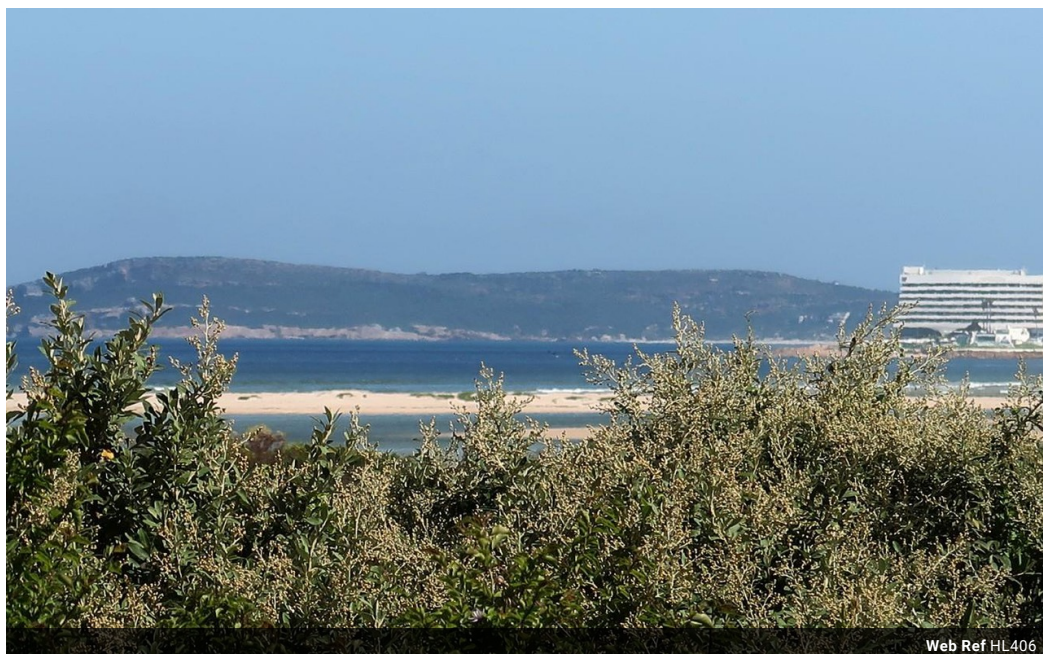

Cindy Bown
084 209 3053
cindy.bown@everitt.co.za

Contact Garden Route

044 333 0445

85 Davidson Road
George Central
George, 6530