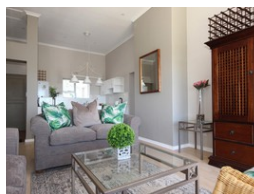

Cindy Bown
084 209 3053
cindy.bown@everitt.co.za

Contact Garden Route

044 333 0445

85 Davidson Road
George Central
George, 6530

Web Ref HL44

From R1,200 Per Night

High Season R 3,400	Mid Season R 0	Low Season R 0	Out Season R 1,200

Prices are Per Apartment Per Night

2   2   1

2 Bedroom Self Catering Apartment in Goose Valley Golf Estate

GOOSE VALLEY GOLF ESTATE RENTALS - PLETTENBERG BAY ACCOMMODATION

Goose Valley Golf Estate is Plettenberg Bay's favourite destination for holiday rentals and accommodation.

Priced from R1350 per day to R3400 depending on season and duration of stay.
Rent from the Professionals with 24 years Goose Valley experience!

Featuring:
2 Bedrooms 2 bathrooms apartment with 1 Queen & 2 Single beds on top level in block Y with views of Sea, Lagoon and Gardens.

Extras:
Furnished and equipped, including all linen, washing machine and dish washer, DSTV decoder (activated), flat-screen TV and Weber grill. Bring own beach towels.

Facilities:
1. Direct Keurbooms Lagoon Access - Fishing, Boating, Swimming
2. Swimming Pool, Tennis, Squash, Golf, Kiddies Playgrounds, Restaurant,...

Features

Floor	N/A		
Bedrooms - 2		Bathrooms - 2	Living Areas
Sleeps	0		Lounge 1
Parkings - 1