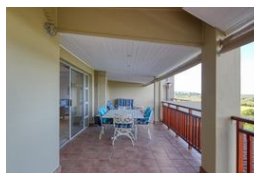

Cindy Bown
084 209 3053
cindy.bown@everitt.co.za

Contact Garden Route

044 333 0445

85 Davidson Road
George Central
George, 6530

Web Ref HL447

From R0 Per Night

High Season R 4,950	Mid Season R 2,500	Low Season R 1,350	Out Season R 0

Prices are Per Apartment Per Night

3   4   1

3 Bedroom Self Catering Apartment in Goose Valley Golf Estate

GOOSE VALLEY GOLF ESTATE RENTALS - PLETTENBERG BAY ACCOMMODATION

Goose Valley Golf Estate is Plettenberg Bay's favourite destination for holiday rentals and accommodation.

Priced from R1350 per day to R4950 depending on season and duration of stay.
Rent from the Professionals with 24 years Goose Valley experience!

Featuring:

3 Bedrooms 4 bathrooms double sized apartment with 1 King, 1 Double and 2 Single beds on ground level with raised patio in block Y with views of the Fairway, Sea and Lagoon.

Extras:

Furnished and equipped, including all linen, washer / dryer combo, dish washer. TV and DSTV in main bedroom and lounge. Weber braai. Covered patio with sun loungers.

Facilities:

1. Direct Keurbooms Lagoon Access - Fishing, Boating, Swimming
2. Swimming Pool

Features

Bedrooms - 3		Bathrooms - 4		Living Areas	
Sleeps	6			Lounge	1
Parkings - 1					
Undercover	1