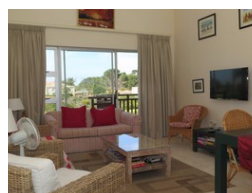

Cindy Bown
084 209 3053
cindy.bown@everitt.co.za

Contact Garden Route

044 333 0445

85 Davidson Road
George Central
George, 6530

Web Ref HL65

From R1,200 Per Night

High Season R 3,080	Mid Season R 0	Low Season R 0	Out Season R 1,200

Prices are Per Apartment Per Night

2   1   1

2 Bedroom Self Catering Apartment in Goose Valley Golf Estate

GOOSE VALLEY GOLF ESTATE RENTALS - PLETTENBERG BAY ACCOMMODATION

Goose Valley Golf Estate is Plettenberg Bay's favourite destination for holiday rentals and accommodation.

Priced from R1350 per day to R3080 depending on season and duration of stay.
Rent from the Professionals with 24 years Goose Valley experience!

Featuring:
2 Bedrooms 1 bathrooms apartment with 1 Double bed and 2 Single beds on 1st level in block C with views of the 10th Fairway.

Extras:
Furnished and equipped, including all linen, washing machine, DSTV decoder (activated), TV and Weber grill. Bring own beach towels.

Facilities:
1. Direct Keurbooms Lagoon Access - Fishing, Boating, Swimming
2. Swimming Pool, Tennis, Squash, Golf, Kiddies Playgrounds, Restaurant, Pro Shop, Golf Tuition,...

Features

Floor	N/A		
Bedrooms - 2		Bathrooms - 1	Living Areas
Sleeps	0		Lounge 1
Parkings - 1			
Undercover	1