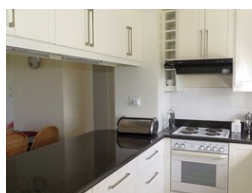

Cindy Bown
084 209 3053
cindy.bown@everitt.co.za

Contact Garden Route

044 333 0445

85 Davidson Road
George Central
George, 6530

Web Ref HL65

From R1,200 Per Night

High Season R 3,080	Mid Season R 0	Low Season R 0	Out Season R 1,200

Prices are Per Apartment Per Night

2   1   1

2 Bedroom Self Catering Apartment in Goose Valley Golf Estate

GOOSE VALLEY GOLF ESTATE RENTALS - PLETTENBERG BAY ACCOMMODATION

Goose Valley Golf Estate is Plettenberg Bay's favourite destination for holiday rentals and accommodation.

Priced from R1350 per day to R3080 depending on season and duration of stay.
Rent from the Professionals with 24 years Goose Valley experience!

Featuring:
2 Bedrooms 1 bathrooms apartment with 1 Double bed and 2 Single beds on 1st level in block C with views of the 10th Fairway.

Extras:
Furnished and equipped, including all linen, washing machine, DSTV decoder (activated), TV and Weber grill. Bring own beach towels.

Facilities:
1. Direct Keurbooms Lagoon Access - Fishing, Boating, Swimming
2. Swimming Pool, Tennis, Squash, Golf, Kiddies Playgrounds, Restaurant, Pro Shop, Golf Tuition,...

Features

Floor	N/A		
Bedrooms - 2		Bathrooms - 1	Living Areas
Sleeps	0		Lounge 1
Parkings - 1			
Undercover	1