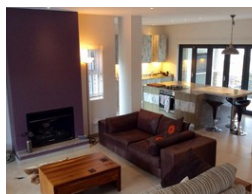

Cindy Bown
084 209 3053
cindy.bown@everitt.co.za

Contact Garden Route

044 333 0445

85 Davidson Road
George Central
George, 6530

Web Ref HL294

From R3,000 Per Night

High Season
R 7,500

Mid Season
R 0

Low Season
R 0

Out Season
R 3,000

Prices are Per House Per Night

3 Bedroom Self Catering House in Goose Valley Golf Estate

GOOSE VALLEY (FAIRWAYS CLOSE) GOLF ESTATE RENTALS - PLETTENBERG BAY ACCOMMODATION

Goose Valley Golf Estate is Plettenberg Bay's favourite destination for holiday rentals and accommodation.

Priced from R3500 per day to R7500 depending on season and duration of stay.
Rent from the Professionals with 24 years Goose Valley experience!

Featuring:

3 Bedrooms 3 bathrooms double storey home with 1 Double & 4 Single beds with views of the 18th Fairway.

Extras:

Furnished and equipped, including all linen, washing machine, dishwasher, DSTV decoder (activated). Bring own beach towels.

Facilities:

1. Direct Keurbooms Lagoon Access - Fishing, Boating, Swimming
2. Swimming Pool, Tennis, Squash, Golf, Kiddies Playgrounds, Restaurant, Pro Shop, Golf Tuition, Full Practice...

Features

Floor N/A

Bedrooms - 3

Sleeps 0

Bathrooms - 3

Living Areas

Lounge 1

Parkings - 2

Open 2