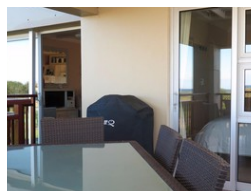

Cindy Bown
084 209 3053
cindy.bown@everitt.co.za

Contact Garden Route

044 333 0445

85 Davidson Road
George Central
George, 6530

Web Ref HL216

From R1,200 Per Night

High Season R 3,400	Mid Season R 0	Low Season R 0	Out Season R 1,200

Prices are Per Apartment Per Night

2   2   1

2 Bedroom Self Catering Apartment in Goose Valley

GOOSE VALLEY GOLF ESTATE RENTALS - PLETTENBERG BAY ACCOMMODATION

Goose Valley Golf Estate is Plettenberg Bay's favourite destination for holiday rentals and accommodation.

Priced from R1350 per day to R3400 depending on season and duration of stay.
Rent from the Professionals with 24 years Goose Valley experience!

Featuring:
2 Bedrooms 2 bathroom apartment with 2 Queen size beds on first level in block P with views of the Sea and Lagoon.

Extras:
Furnished and equipped, including all linen, washing machine, dish washer, flat-screen TV with DSTV connect.

Facilities:
1. Direct Keurbooms Lagoon Access - Fishing, Boating, Swimming
2. Swimming Pool, Tennis, Squash, Golf, Kiddies Playgrounds, Restaurant, Pro Shop, Golf Tuition, Full Practice Facilities
3. 24 Hour...

Features

Floor	N/A		
Bedrooms - 2		Bathrooms - 2	Living Areas
Sleeps	4		Lounge 1
Parkings - 1			
Undercover	1