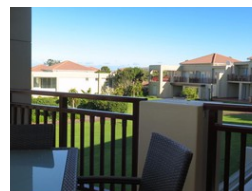

Cindy Bown
084 209 3053
cindy.bown@everitt.co.za

Contact Garden Route

044 333 0445

85 Davidson Road
George Central
George, 6530

Web Ref HL216

From R1,200 Per Night

High Season R 3,400	Mid Season R 0	Low Season R 0	Out Season R 1,200

Prices are Per Apartment Per Night

2   2   1

2 Bedroom Self Catering Apartment in Goose Valley

GOOSE VALLEY GOLF ESTATE RENTALS - PLETTENBERG BAY ACCOMMODATION

Goose Valley Golf Estate is Plettenberg Bay's favourite destination for holiday rentals and accommodation.

Priced from R1350 per day to R3400 depending on season and duration of stay.
Rent from the Professionals with 24 years Goose Valley experience!

Featuring:
2 Bedrooms 2 bathroom apartment with 2 Queen size beds on first level in block P with views of the Sea and Lagoon.

Extras:
Furnished and equipped, including all linen, washing machine, dish washer, flat-screen TV with DSTV connect.

Facilities:
1. Direct Keurbooms Lagoon Access - Fishing, Boating, Swimming
2. Swimming Pool, Tennis, Squash, Golf, Kiddies Playgrounds, Restaurant, Pro Shop, Golf Tuition, Full Practice Facilities
3. 24 Hour...

Features

Floor	N/A		
Bedrooms - 2		Bathrooms - 2	Living Areas
Sleeps	4		Lounge 1
Parkings - 1			
Undercover	1