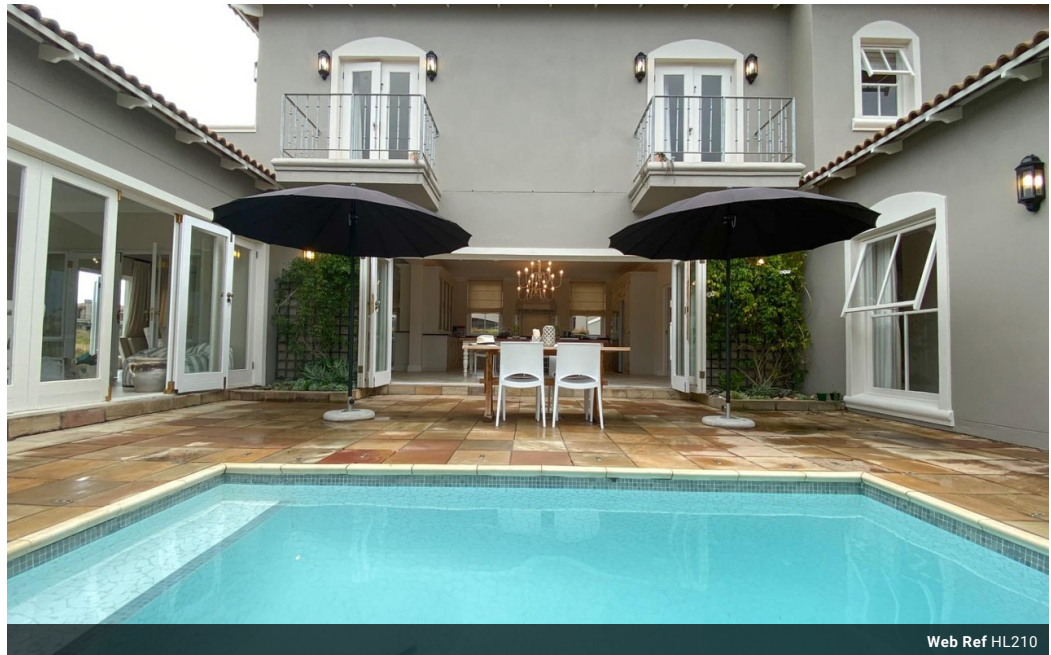

Cindy Bown
084 209 3053
cindy.bown@everitt.co.za

Contact Garden Route

044 333 0445

85 Davidson Road
George Central
George, 6530