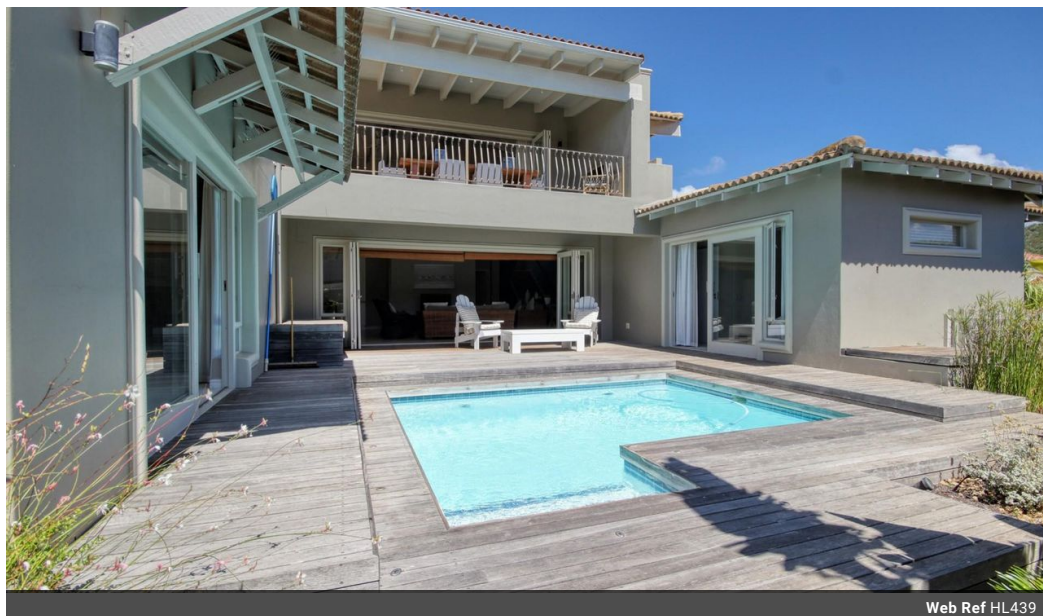

Cindy Bown
084 209 3053
cindy.bown@everitt.co.za

Contact Garden Route

044 333 0445

85 Davidson Road
George Central
George, 6530